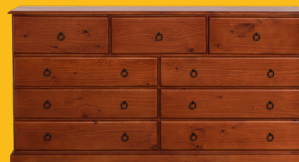

9 drawer
$749