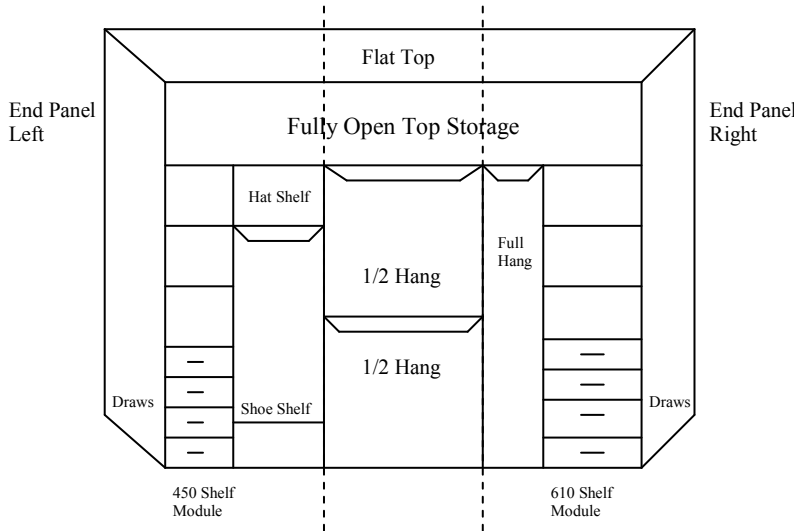

● FURNITURE ●

BEDDING ●

● BUILT-IN ROBES ●

Customer Name : \_\_\_\_\_

Address : \_\_\_\_\_

Ph Home : \_\_\_\_\_ Work : \_\_\_\_\_

Fax: \_\_\_\_\_ Mobile: \_\_\_\_\_

End Panel Required :	(Please Circle) YES/NO	<u>Panel Type</u>	YES/NO	Routed Doors:	(Please Circle) YES/NO
Fascia/Pelmet Required	YES/NO	Standard Melamine:	YES/NO	Timber Doors:	YES/NO
Depth 620:	YES/NO	Deluxe Melamine (All Other Colours):	YES/NO	Add on Mirror:	YES/NO
		All Mirrors :	YES/NO		

3 Door Robe for example only

- Shows shelf module sizes, 1/2 Hanging and Full Hanging also End Panels left or right (pending wall availability)
- If ceiling height is 2400 or 2700, flat top is not required. Above 2700 you will need flat top or fascia.
- Standard Colours -  
 Designer White Ash  
 Designer White Texture  
 Wiluna White Ash  
 Wiluna White Texture

2 Door Maximum 2400

3 Door Maximum 3600

4 Door Maximum 4800

Door Styles

Plain Melamine      Mirrors      Regal      Homestead

***Design your own Robe  
 and bring it in for a quote!***

Total Price : \$ \_\_\_\_\_