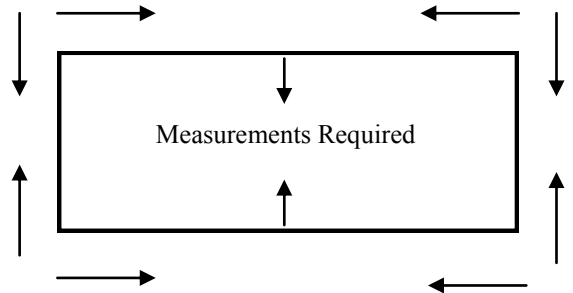

● FURNITURE ●

BEDDING ●

● BUILT-IN ROBES ●

Customer Name : _____

Address : _____

Ph Home : _____ Work : _____

Fax: _____ Mobile: _____

End Panel Required :	(Please Circle) YES/NO	<u>Panel Type</u>	YES/NO	Routed Doors:	(Please Circle) YES/NO
Fascia/Pelmet Required	YES/NO	Standard Melamine:	YES/NO	Timber Doors:	YES/NO
Depth 620:	YES/NO	Deluxe Melamine (All Other Colours):	YES/NO	Add on Mirror:	YES/NO
		All Mirrors :	YES/NO